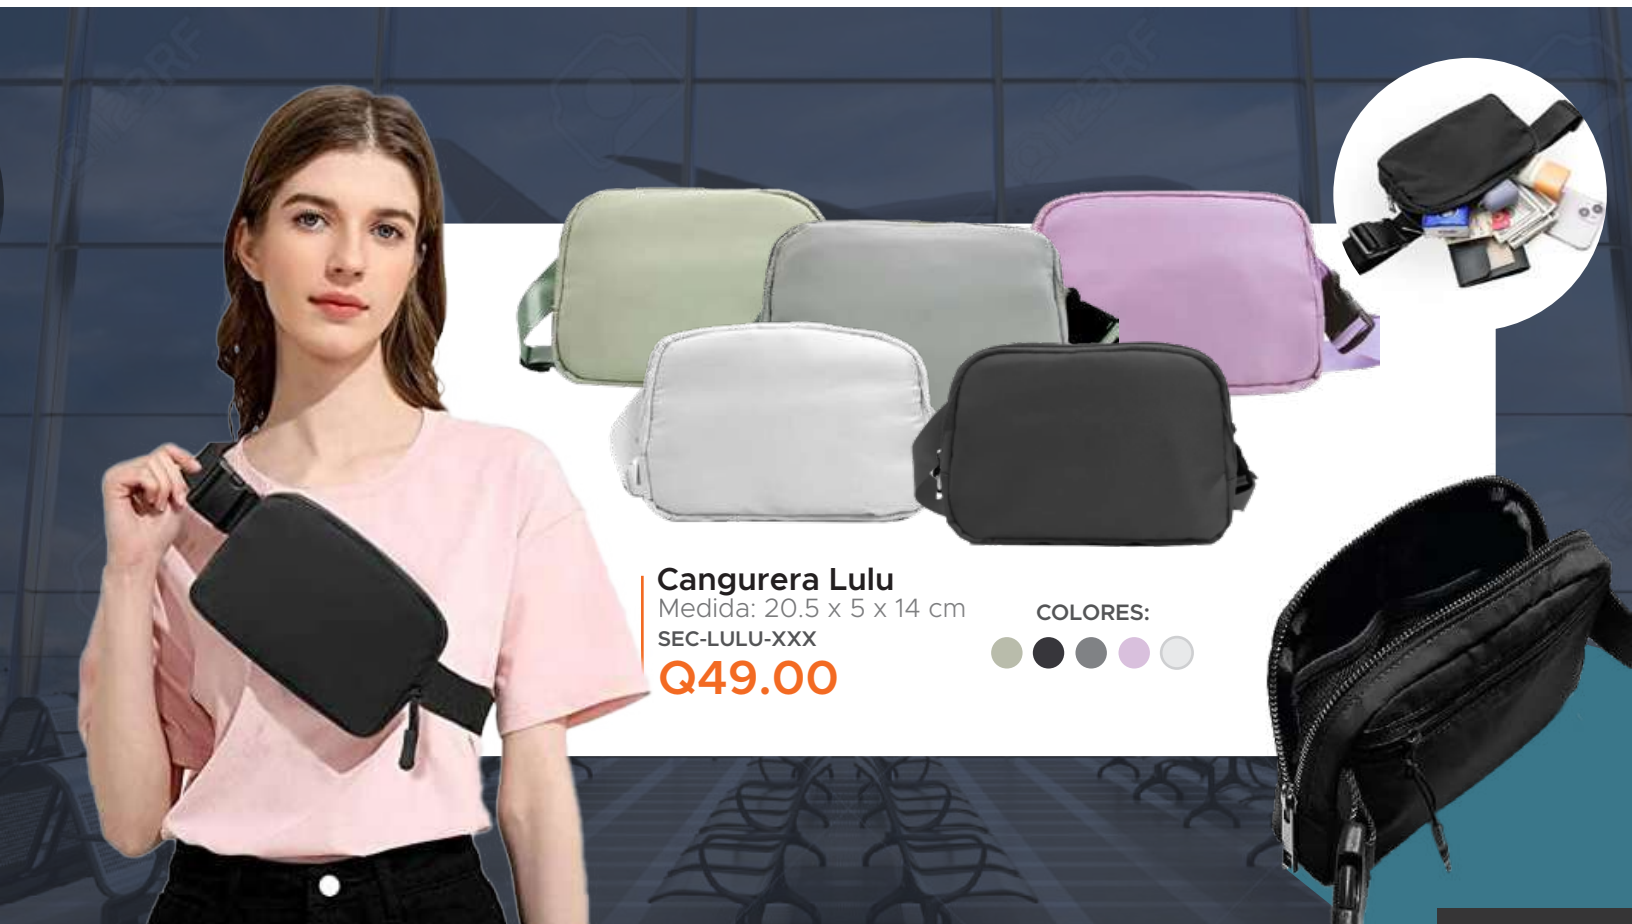

SEC-BOX-BLACK-L

Q39.00

Porta Tarjetas de Aluminio

SEC-PORTA-TARJETAS-XXX

Q59.00

COLORES: ● ●

Cangurera Lulu

Medida: 20.5 x 5 x 14 cm